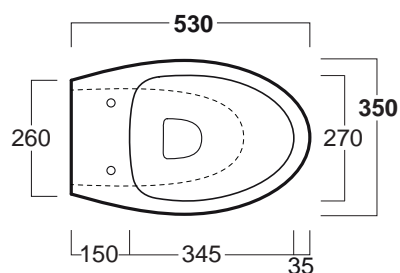

LFT

Vaso carenato / Back to wall WC

LFT 20

Disegni Tecnici
Technical Drawings

Vaso carenato "Rimless" con scarico a parete o pavimento
(curva tecnica inclusa)

"Rimless" Back to wall WC with wall or floor outlet
(curved pipe included)