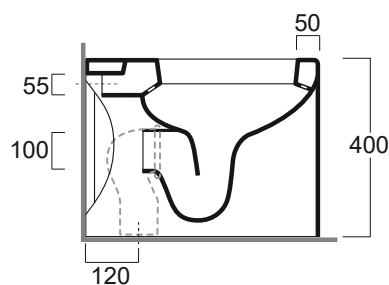

Accessori di completamento

Accessories available

- Coprivaso avvolgente in termoindurente
  cerniere cromo FZ 003
- *Wrap-around thermoset toilet seat with
  chrome-finish hinges FZ 003*
- Coprivaso avvolgente in termoindurente con
  cerniere rallentate cromo FZ 004
- *Wrap-around thermoset toilet seat with
  chrome-finish soft-closing hinges FZ 004*
- Scatola viti di fissaggio F90
- *Set of fixing screw F90*