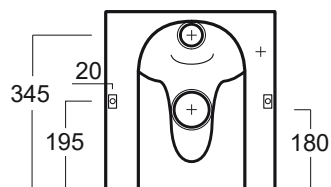

Accessori di completamento

Accessories available

- Coprivaso avvolgente in termoindurente
  cerniere cromo FZ 003
- *Wrap-around thermoset toilet seat with
  chrome-finish hinges FZ 003*
- Coprivaso avvolgente in termoindurente con
  cerniere rallentate cromo FZ 004
- *Wrap-around thermoset toilet seat with
  chrome-finish soft-closing hinges FZ 004*
- Scatola viti di fissaggio F90
- *Set of fixing screw F90*