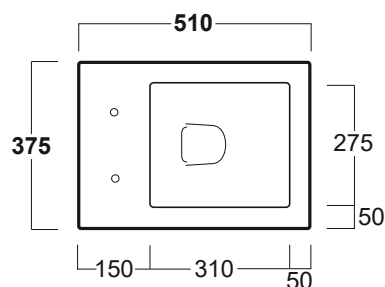

Frozen

Vaso carenato / *Back to wall bidet*

FZ 01

Disegni Tecnici
Technical Drawings

Vaso carenato con scarico parete o pavimento
(curva tecnica inclusa)

*Back to wall WC with wall or floor outlet
(curved pipe included)*