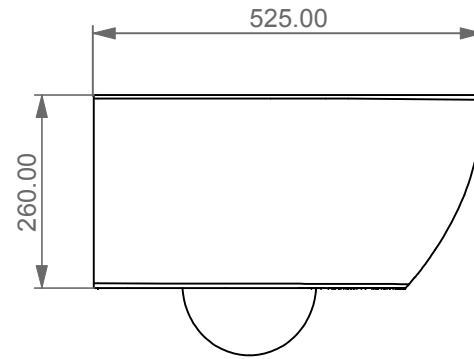

**GSGI**  
**CERAMIC DESIGN**

Vaso sospeso senza brida  
 con sistema di scarico Smart Clean  
 Like wc wall-hung rimless  
 with Smart Clean flushing system

FRONT

LEFT

TOP

REAR

SECTION

Designation  
 Vaso sospeso senza brida  
 con sistema di scarico Smart Clean  
 Like wc wall-hung rimless  
 with Smart Clean flushing system

Scale  
 1:10

cod. LKWCSO

**GSGI**  
**CERAMIC DESIGN**

This drawing including the respected data may neither be duplicated nor modified nor altered without the consent of GSG Ceramic Design. The use of the data/technical drawings take place at users own risk and under exclusion of any liability of GSG Ceramic Design. The dimensions are not binding; products are subject to changes. Measurement shown may be subjected to small variations or are indicative.