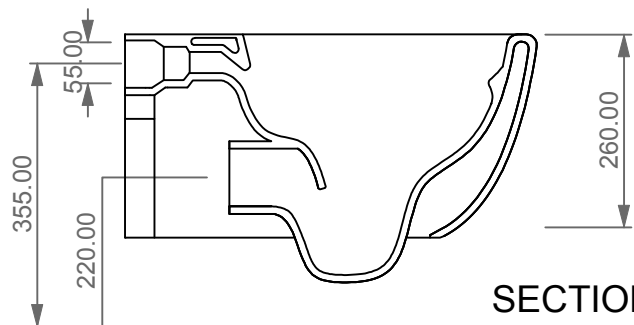

**GSGI**  
**CERAMIC DESIGN**

Vaso sospeso senza brida  
 con sistema di scarico Smart Clean  
 Like wc wall-hung rimless  
 with Smart Clean flushing system

FRONT

LEFT

TOP

REAR

SECTION

Designation  
 Vaso sospeso senza brida  
 con sistema di scarico Smart Clean  
 Like wc wall-hung rimless  
 with Smart Clean flushing system

Scale  
 1:10

cod. LKWCSO

**GSGI**  
**CERAMIC DESIGN**

This drawing including the respected data may neither be duplicated nor modified nor altered without the consent of GSG Ceramic Design. The use of the data/technical drawings take place at users own risk and under exclusion of any liability of GSG Ceramic Design. The dimensions are not binding; products are subject to changes. Measurement shown may be subjected to small variations or are indicative.