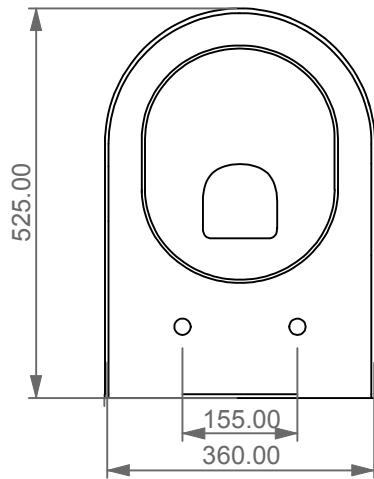

**GSGI**  
**CERAMIC DESIGN**

Vaso sospeso senza brida  
 con sistema di scarico Smart Clean  
 Like wc wall-hung rimless  
 with Smart Clean flushing system

FRONT

LEFT

TOP

REAR

SECTION

Designation  
 Vaso sospeso senza brida  
 con sistema di scarico Smart Clean  
 Like wc wall-hung rimless  
 with Smart Clean flushing system

Scale  
 1:10

cod. LKWCSO

**GSGI**  
**CERAMIC DESIGN**

This drawing including the respected data may neither be duplicated nor modified nor altered without the consent of GSG Ceramic Design. The use of the data/technical drawings take place at users own risk and under exclusion of any liability of GSG Ceramic Design. The dimensions are not binding; products are subject to changes. Measurement shown may be subjected to small variations or are indicative.