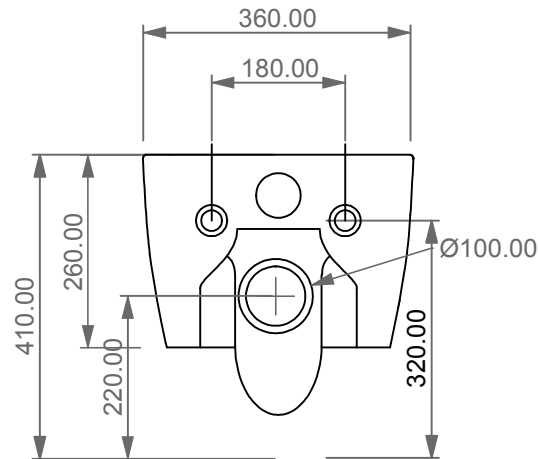

**GSGI**  
**CERAMIC DESIGN**

Vaso sospeso senza brida  
 con sistema di scarico Smart Clean  
 Like wc wall-hung rimless  
 with Smart Clean flushing system

FRONT

LEFT

TOP

REAR

SECTION

Designation  
 Vaso sospeso senza brida  
 con sistema di scarico Smart Clean  
 Like wc wall-hung rimless  
 with Smart Clean flushing system

Scale  
 1:10

cod. LKWCSO

**GSGI**  
**CERAMIC DESIGN**

This drawing including the respected data may neither be duplicated nor modified nor altered without the consent of GSG Ceramic Design. The use of the data/technical drawings take place at users own risk and under exclusion of any liability of GSG Ceramic Design. The dimensions are not binding; products are subject to changes. Measurement shown may be subjected to small variations or are indicative.