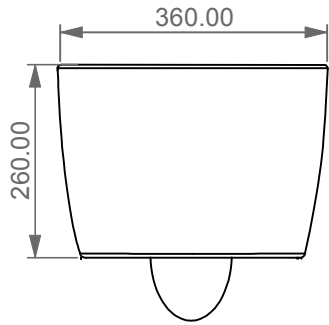

**GSGI**  
**CERAMIC DESIGN**

Vaso sospeso senza brida  
 con sistema di scarico Smart Clean  
 Like wc wall-hung rimless  
 with Smart Clean flushing system

FRONT

LEFT

TOP

REAR

SECTION

Designation  
 Vaso sospeso senza brida  
 con sistema di scarico Smart Clean  
 Like wc wall-hung rimless  
 with Smart Clean flushing system

Scale  
 1:10

cod. LKWCSO

**GSGI**  
**CERAMIC DESIGN**

This drawing including the respected data may neither be duplicated nor modified nor altered without the consent of GSG Ceramic Design. The use of the data/technical drawings take place at users own risk and under exclusion of any liability of GSG Ceramic Design. The dimensions are not binding; products are subject to changes. Measurement shown may be subjected to small variations or are indicative.