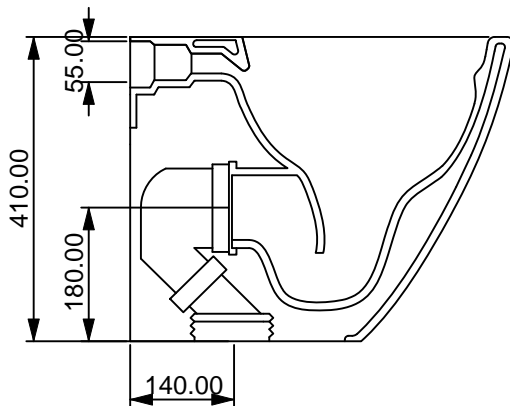

FRONT

LEFT

**GSG**  
CERAMIC DESIGN

wc terra LIKE  
wc back to wall LIKE

TOP

REAR

SECTION

Designation wc terra LIKE wc back to wall LIKE	<b>GSG</b> CERAMIC DESIGN
Scale 1:10	This drawing including the respective data may neither be duplicated nor modified nor altered without the consent of GSG Ceramic Design. The use of the data/technical drawings take place at users own risk and under exclusion of any liability of GSG Ceramic Design. The dimensions are not binding; products are subject to changes. Measurement shown may be subjected to small variations or are indicative.
cod. LKWC01	