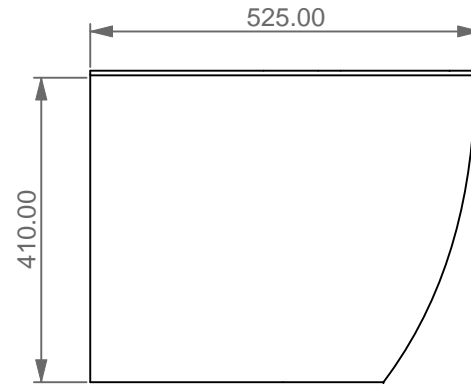

FRONT

LEFT

**GSG**  
CERAMIC DESIGN

wc terra LIKE  
wc back to wall LIKE

TOP

REAR

SECTION

Designation wc terra LIKE wc back to wall LIKE	<b>GSG</b> CERAMIC DESIGN
Scale 1:10	This drawing including the respective data may neither be duplicated nor modified nor altered without the consent of GSG Ceramic Design. The use of the data/technical drawings take place at users own risk and under exclusion of any liability of GSG Ceramic Design. The dimensions are not binding; products are subject to changes. Measurement shown may be subjected to small variations or are indicative.
cod. LKWC01	