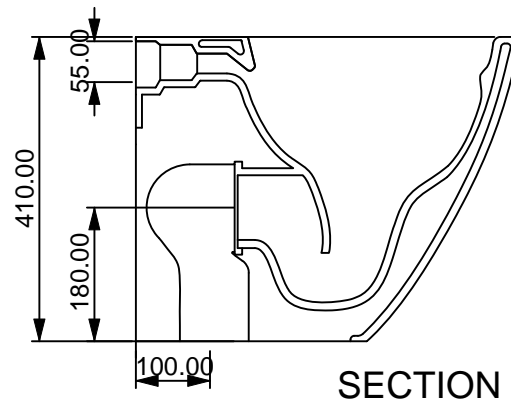

FRONT

LEFT

**GSG**  
CERAMIC DESIGN

wc terra LIKE  
wc back to wall LIKE

TOP

REAR

SECTION

Designation wc terra LIKE wc back to wall LIKE	<b>GSG</b> CERAMIC DESIGN
Scale 1:10	This drawing including the respective data may neither be duplicated nor modified nor altered without the consent of GSG Ceramic Design. The use of the data/technical drawings take place at users own risk and under exclusion of any liability of GSG Ceramic Design. The dimensions are not binding; products are subject to changes. Measurement shown may be subjected to small variations or are indicative.
cod. LKWC01	