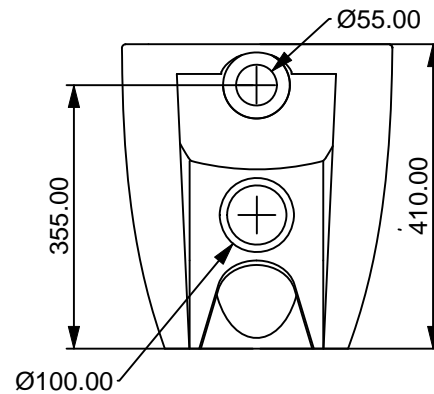

FRONT

LEFT

**GSG**  
CERAMIC DESIGN

wc terra LIKE  
wc back to wall LIKE

TOP

REAR

SECTION

Designation wc terra LIKE wc back to wall LIKE	<b>GSG</b> CERAMIC DESIGN
Scale 1:10	This drawing including the respective data may neither be duplicated nor modified nor altered without the consent of GSG Ceramic Design. The use of the data/technical drawings take place at users own risk and under exclusion of any liability of GSG Ceramic Design. The dimensions are not binding; products are subject to changes. Measurement shown may be subjected to small variations or are indicative.
cod. LKWC01	