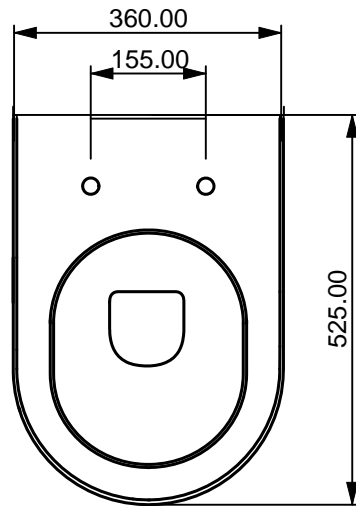

FRONT

LEFT

**GSG**  
CERAMIC DESIGN

wc terra LIKE  
wc back to wall LIKE

TOP

REAR

SECTION

Designation wc terra LIKE wc back to wall LIKE	<b>GSG</b> CERAMIC DESIGN
Scale 1:10	This drawing including the respective data may neither be duplicated nor modified nor altered without the consent of GSG Ceramic Design. The use of the data/technical drawings take place at users own risk and under exclusion of any liability of GSG Ceramic Design. The dimensions are not binding; products are subject to changes. Measurement shown may be subjected to small variations or are indicative.
cod. LKWC01	