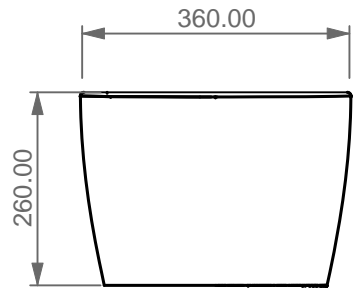

**GSG**  
CERAMIC DESIGN

bidet sospeso LIKE  
bidet wall hung LIKE

FRONT

LEFT

TOP

REAR

SECTION

Designation bidet sospeso LIKE bidet wall hung LIKE	<p><b>GSG</b> CERAMIC DESIGN</p> <p>This drawing including the respected data may neither be duplicated nor modified nor altered without the consent of GSG Ceramic Design. The use of the data/technical drawings take place at users own risk and under exclusion of any liability of GSG Ceramic Design. The dimensions are not binding; products are subject to changes. Measurement shown may be subjected to small variations or are indicative.</p>
Scale 1:10	
cod. LKBISO	