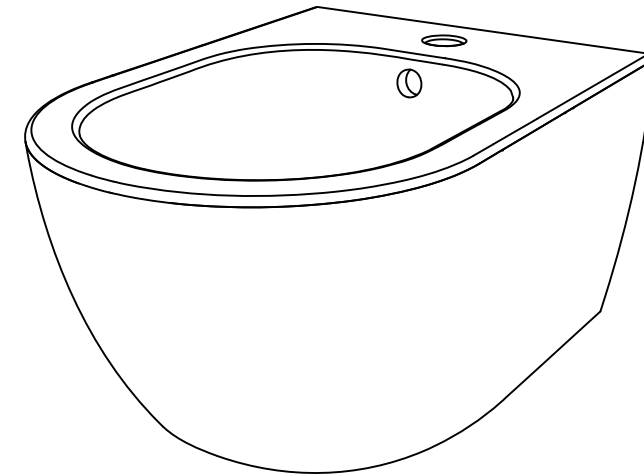

**GSG**  
CERAMIC DESIGN

bidet sospeso LIKE  
bidet wall hung LIKE

FRONT

LEFT

TOP

REAR

SECTION

Designation bidet sospeso LIKE bidet wall hung LIKE	<p><b>GSG</b> CERAMIC DESIGN</p> <p>This drawing including the respected data may neither be duplicated nor modified nor altered without the consent of GSG Ceramic Design. The use of the data/technical drawings take place at users own risk and under exclusion of any liability of GSG Ceramic Design. The dimensions are not binding; products are subject to changes. Measurement shown may be subjected to small variations or are indicative.</p>
Scale 1:10	
cod. LKBISO	