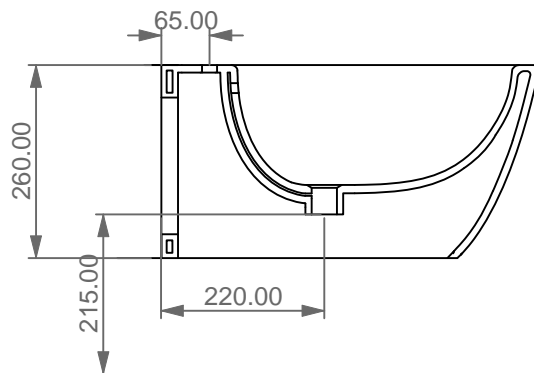

**GSG**  
CERAMIC DESIGN

bidet sospeso LIKE  
bidet wall hung LIKE

FRONT

LEFT

TOP

REAR

SECTION

Designation bidet sospeso LIKE bidet wall hung LIKE	<p><b>GSG</b> CERAMIC DESIGN</p> <p>This drawing including the respected data may neither be duplicated nor modified nor altered without the consent of GSG Ceramic Design. The use of the data/technical drawings take place at users own risk and under exclusion of any liability of GSG Ceramic Design. The dimensions are not binding; products are subject to changes. Measurement shown may be subjected to small variations or are indicative.</p>
Scale 1:10	
cod. LKBISO	