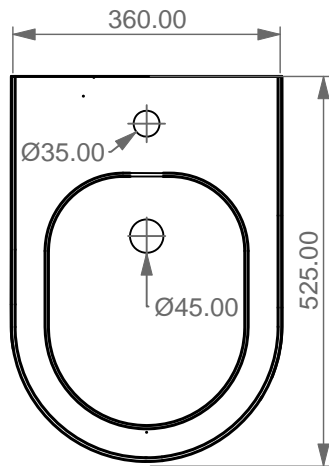

**GSG**  
CERAMIC DESIGN

bidet sospeso LIKE  
bidet wall hung LIKE

FRONT

LEFT

TOP

REAR

SECTION

Designation bidet sospeso LIKE bidet wall hung LIKE	<p><b>GSG</b> CERAMIC DESIGN</p> <p>This drawing including the respected data may neither be duplicated nor modified nor altered without the consent of GSG Ceramic Design. The use of the data/technical drawings take place at users own risk and under exclusion of any liability of GSG Ceramic Design. The dimensions are not binding; products are subject to changes. Measurement shown may be subjected to small variations or are indicative.</p>
Scale 1:10	
cod. LKBISO	