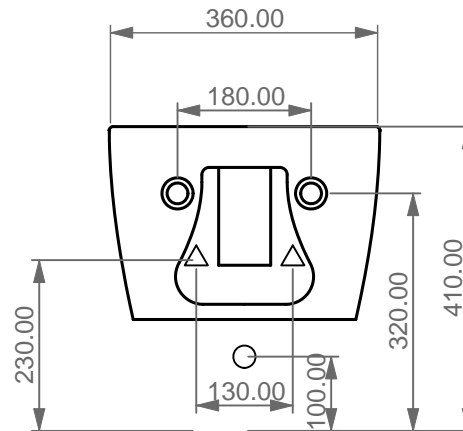

**GSG**  
CERAMIC DESIGN

bidet sospeso LIKE  
bidet wall hung LIKE

FRONT

LEFT

TOP

REAR

SECTION

Designation bidet sospeso LIKE bidet wall hung LIKE	<p><b>GSG</b> CERAMIC DESIGN</p> <p>This drawing including the respected data may neither be duplicated nor modified nor altered without the consent of GSG Ceramic Design. The use of the data/technical drawings take place at users own risk and under exclusion of any liability of GSG Ceramic Design. The dimensions are not binding; products are subject to changes. Measurement shown may be subjected to small variations or are indicative.</p>
Scale 1:10	
cod. LKBISO	