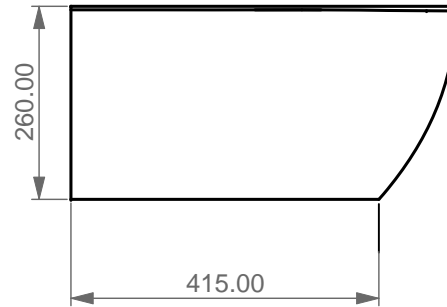

**GSG**  
CERAMIC DESIGN

bidet sospeso LIKE  
bidet wall hung LIKE

FRONT

LEFT

TOP

REAR

SECTION

Designation bidet sospeso LIKE bidet wall hung LIKE	<p><b>GSG</b> CERAMIC DESIGN</p> <p>This drawing including the respected data may neither be duplicated nor modified nor altered without the consent of GSG Ceramic Design. The use of the data/technical drawings take place at users own risk and under exclusion of any liability of GSG Ceramic Design. The dimensions are not binding; products are subject to changes. Measurement shown may be subjected to small variations or are indicative.</p>
Scale 1:10	
cod. LKBISO	