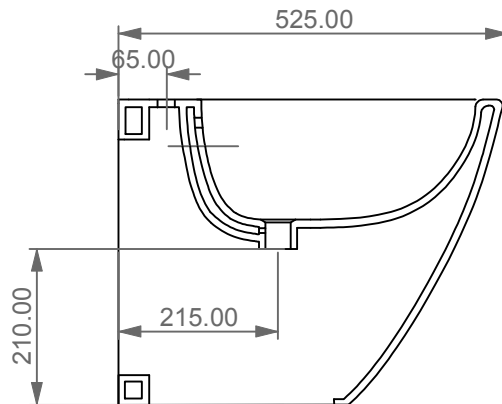

FRONT

LEFT

**GSG**  
CERAMIC DESIGN

Bidet a terra Like monoforo  
(senza foro, tre fori su richiesta)  
Like bidet back to wall one hole  
(no hole, three holes on request)

TOP

REAR

SECTION

<p>Designation Bidet a terra Like monoforo (senza foro, tre fori su richiesta) Like bidet back to wall one hole (no hole, three holes on request)</p>	<p><b>GSG</b> CERAMIC DESIGN</p>
<p>Scale 1:10</p>	<p>This drawing including the respected data may neither be duplicated nor modified nor altered without the consent of GSG Ceramic Design. The use of the data/technical drawings take place at users own risk and under exclusion of any liability of GSG Ceramic Design.</p>
<p>cod. LKBI01</p>	<p>The dimensions are not binding; products are subject to changes. Measurement shown may be subjected to small variations or are indicative.</p>