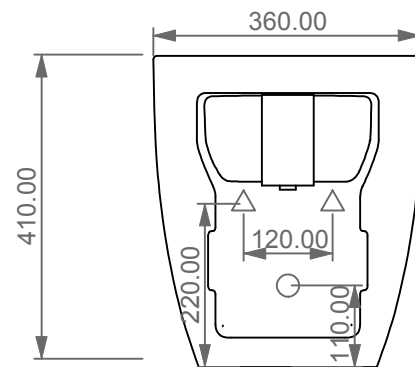

FRONT

LEFT

**GSG**  
CERAMIC DESIGN

Bidet a terra Like monoforo  
(senza foro, tre fori su richiesta)  
Like bidet back to wall one hole  
(no hole, three holes on request)

TOP

REAR

SECTION

<p>Designation Bidet a terra Like monoforo (senza foro, tre fori su richiesta) Like bidet back to wall one hole (no hole, three holes on request)</p>	<p><b>GSG</b> CERAMIC DESIGN</p>
<p>Scale 1:10</p>	<p>This drawing including the respected data may neither be duplicated nor modified nor altered without the consent of GSG Ceramic Design. The use of the data/technical drawings take place at users own risk and under exclusion of any liability of GSG Ceramic Design.</p>
<p>cod. LKBI01</p>	<p>The dimensions are not binding; products are subject to changes. Measurement shown may be subjected to small variations or are indicative.</p>