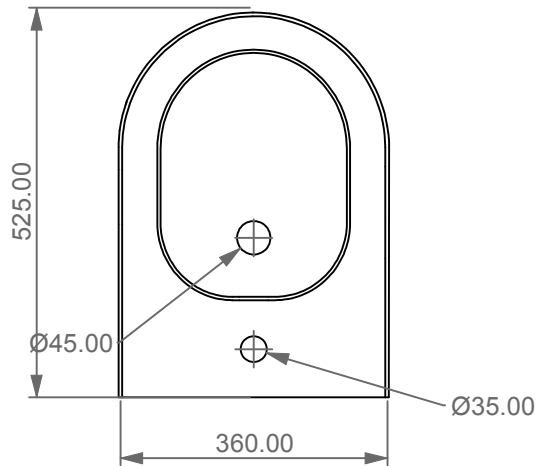

FRONT

LEFT

**GSG**  
CERAMIC DESIGN

Bidet a terra Like monoforo  
(senza foro, tre fori su richiesta)  
Like bidet back to wall one hole  
(no hole, three holes on request)

TOP

REAR

SECTION

<p>Designation Bidet a terra Like monoforo (senza foro, tre fori su richiesta) Like bidet back to wall one hole (no hole, three holes on request)</p>	<p><b>GSG</b> CERAMIC DESIGN</p>
<p>Scale 1:10</p>	<p>This drawing including the respected data may neither be duplicated nor modified nor altered without the consent of GSG Ceramic Design. The use of the data/technical drawings take place at users own risk and under exclusion of any liability of GSG Ceramic Design.</p>
<p>cod. LKBI01</p>	<p>The dimensions are not binding; products are subject to changes. Measurement shown may be subjected to small variations or are indicative.</p>