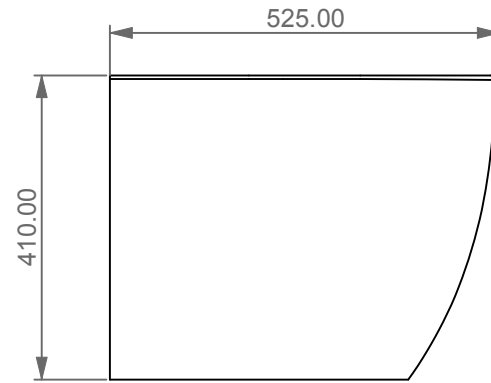

FRONT

LEFT

**GSG**  
CERAMIC DESIGN

Bidet a terra Like monoforo  
(senza foro, tre fori su richiesta)  
Like bidet back to wall one hole  
(no hole, three holes on request)

TOP

REAR

SECTION

<p>Designation Bidet a terra Like monoforo (senza foro, tre fori su richiesta) Like bidet back to wall one hole (no hole, three holes on request)</p>	<p><b>GSG</b> CERAMIC DESIGN</p>
<p>Scale 1:10</p>	<p>This drawing including the respected data may neither be duplicated nor modified nor altered without the consent of GSG Ceramic Design. The use of the data/technical drawings take place at users own risk and under exclusion of any liability of GSG Ceramic Design.</p>
<p>cod. LKBI01</p>	<p>The dimensions are not binding; products are subject to changes. Measurement shown may be subjected to small variations or are indicative.</p>