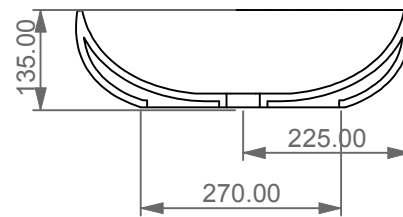

Lavabo Easy tondo bordo fino, cm Ø45.
Easy Washbasin Round cm Ø45 thin edge.

FRONT

LEFT

TOP

SECTION

Designation
Lavabo Easy tondo bordo fino,
cm Ø45.
Easy Washbasin Round
cm Ø45 thin edge.

Scale
1:10

cod. EALAVRO45

This drawing including the respected data may neither be duplicated nor modified nor altered without the consent of GSG Ceramic Design. The use of the data/technical drawings take place at users own risk and under exclusion of any liability of GSG Ceramic Design. The dimensions are not binding; products are subject to changes. Measurement shown may be subjected to small variations or are indicative.