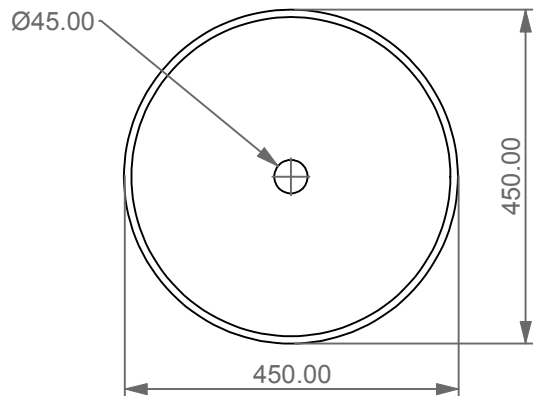

Lavabo Easy tondo bordo fino, cm Ø45.
Easy Washbasin Round cm Ø45 thin edge.

FRONT

LEFT

TOP

SECTION

Designation
Lavabo Easy tondo bordo fino,
cm Ø45.
Easy Washbasin Round
cm Ø45 thin edge.

Scale
1:10

cod. EALAVRO45

This drawing including the respected data may neither be duplicated nor modified nor altered without the consent of GSG Ceramic Design. The use of the data/technical drawings take place at users own risk and under exclusion of any liability of GSG Ceramic Design. The dimensions are not binding; products are subject to changes. Measurement shown may be subjected to small variations or are indicative.