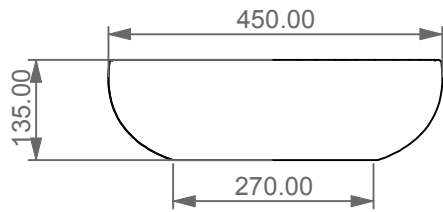

Lavabo Easy tondo bordo fino, cm Ø45.
Easy Washbasin Round cm Ø45 thin edge.

FRONT

LEFT

TOP

SECTION

Designation
Lavabo Easy tondo bordo fino,
cm Ø45.
Easy Washbasin Round
cm Ø45 thin edge.

Scale
1:10

cod. EALAVRO45

This drawing including the respected data may neither be duplicated nor modified nor altered without the consent of GSG Ceramic Design. The use of the data/technical drawings take place at users own risk and under exclusion of any liability of GSG Ceramic Design. The dimensions are not binding; products are subject to changes. Measurement shown may be subjected to small variations or are indicative.