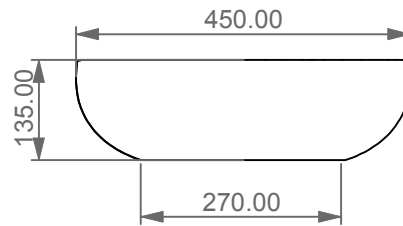

Lavabo Easy tondo bordo fino, cm Ø45.
Easy Washbasin Round cm Ø45 thin edge.

FRONT

LEFT

TOP

SECTION

Designation
Lavabo Easy tondo bordo fino,
cm Ø45.
Easy Washbasin Round
cm Ø45 thin edge.

Scale
1:10

cod. EALAVRO45

This drawing including the respected data may neither be duplicated nor modified nor altered without the consent of GSG Ceramic Design. The use of the data/technical drawings take place at users own risk and under exclusion of any liability of GSG Ceramic Design. The dimensions are not binding; products are subject to changes. Measurement shown may be subjected to small variations or are indicative.