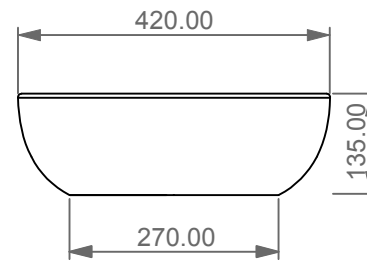

FRONT

LEFT

600.00

420.00

TOP

SECTION

Lavabo Easy rettangolare bordo fino, cm 60.  
Easy Washbasin rectangular cm 60 thin edge.

Designation  
Lavabo Easy rettangolare bordo fino,  
cm 60.  
Easy Washbasin rectangular  
cm 60 thin edge.

Scale  
1:10

cod. EALAVRE60

This drawing including the respected data may neither be duplicated nor modified nor altered without the consent of GSG Ceramic Design. The use of the data/technical drawings take place at users own risk and under exclusion of any liability of GSG Ceramic Design. The dimensions are not binding; products are subject to changes. Measurement shown may be subjected to small variations or are indicative.