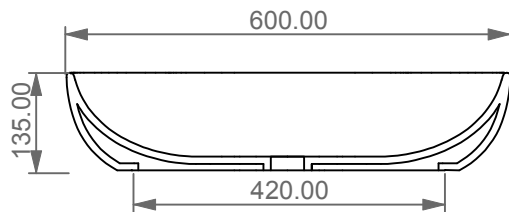

FRONT

LEFT

600.00

420.00

TOP

SECTION

Lavabo Easy rettangolare bordo fino, cm 60.  
Easy Washbasin rectangular cm 60 thin edge.

Designation  
Lavabo Easy rettangolare bordo fino,  
cm 60.  
Easy Washbasin rectangular  
cm 60 thin edge.

Scale  
1:10

cod. EALAVRE60

This drawing including the respected data may neither be duplicated nor modified nor altered without the consent of GSG Ceramic Design. The use of the data/technical drawings take place at users own risk and under exclusion of any liability of GSG Ceramic Design. The dimensions are not binding; products are subject to changes. Measurement shown may be subjected to small variations or are indicative.