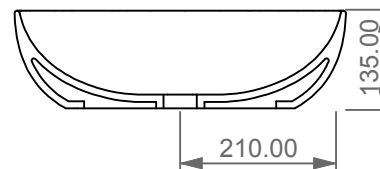

FRONT

LEFT

600.00

420.00

TOP

SECTION

Lavabo Easy rettangolare bordo fino, cm 60.  
Easy Washbasin rectangular cm 60 thin edge.

Designation  
Lavabo Easy rettangolare bordo fino,  
cm 60.  
Easy Washbasin rectangular  
cm 60 thin edge.

Scale  
1:10

cod. EALAVRE60

This drawing including the respected data may neither be duplicated nor modified nor altered without the consent of GSG Ceramic Design. The use of the data/technical drawings take place at users own risk and under exclusion of any liability of GSG Ceramic Design. The dimensions are not binding; products are subject to changes. Measurement shown may be subjected to small variations or are indicative.