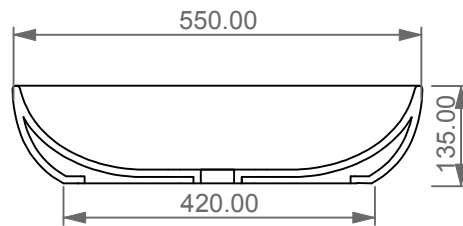

Lavabo Easy ovale bordo fino, cm 55.
Easy Washbasin Oval cm 55 thin edge.

FRONT

LEFT

SECTION

TOP

Designation	
Lavabo Easy ovale bordo fino, cm 55. Easy Washbasin Oval cm 55 thin edge.	
Scale 1:10	
cod. EALAVOV55	<p>This drawing including the respected data may neither be duplicated nor modified nor altered without the consent of GSG Ceramic Design. The use of the data/technical drawings take place at users own risk and under exclusion of any liability of GSG Ceramic Design. The dimensions are not binding; products are subject to changes. Measurement shown may be subjected to small variations or are indicative.</p>