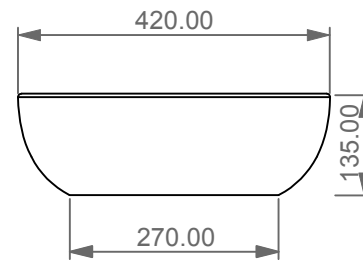

Lavabo Easy ovale bordo fino, cm 55.
Easy Washbasin Oval cm 55 thin edge.

FRONT

LEFT

SECTION

TOP

Designation	
Lavabo Easy ovale bordo fino, cm 55. Easy Washbasin Oval cm 55 thin edge.	
Scale 1:10	
cod. EALAVOV55	<p>This drawing including the respected data may neither be duplicated nor modified nor altered without the consent of GSG Ceramic Design. The use of the data/technical drawings take place at users own risk and under exclusion of any liability of GSG Ceramic Design. The dimensions are not binding; products are subject to changes. Measurement shown may be subjected to small variations or are indicative.</p>