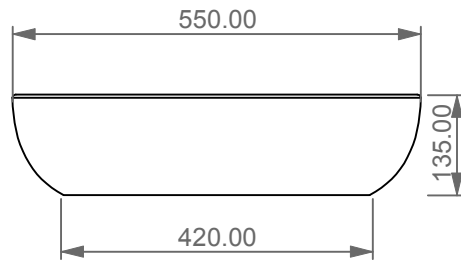

Lavabo Easy ovale bordo fino, cm 55.
Easy Washbasin Oval cm 55 thin edge.

FRONT

LEFT

SECTION

TOP

Designation	
Lavabo Easy ovale bordo fino, cm 55. Easy Washbasin Oval cm 55 thin edge.	
Scale 1:10	
cod. EALAVOV55	<p>This drawing including the respected data may neither be duplicated nor modified nor altered without the consent of GSG Ceramic Design. The use of the data/technical drawings take place at users own risk and under exclusion of any liability of GSG Ceramic Design. The dimensions are not binding; products are subject to changes. Measurement shown may be subjected to small variations or are indicative.</p>