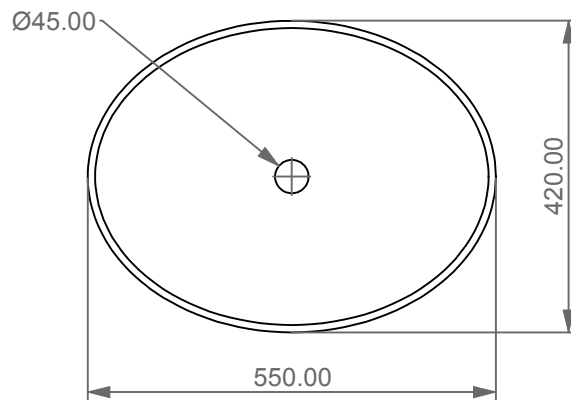

Lavabo Easy ovale bordo fino, cm 55.
Easy Washbasin Oval cm 55 thin edge.

FRONT

LEFT

SECTION

TOP

Designation	
Lavabo Easy ovale bordo fino, cm 55. Easy Washbasin Oval cm 55 thin edge.	
Scale 1:10	
cod. EALAVOV55	<p>This drawing including the respected data may neither be duplicated nor modified nor altered without the consent of GSG Ceramic Design. The use of the data/technical drawings take place at users own risk and under exclusion of any liability of GSG Ceramic Design. The dimensions are not binding; products are subject to changes. Measurement shown may be subjected to small variations or are indicative.</p>