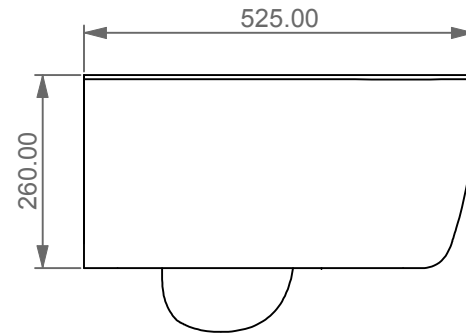

GSG
CERAMIC DESIGN

Vaso sospeso Brio senza brida
con sistema di scarico Smart Clean
Brio wc wall-hung rimless
with Smart Clean flushing system

FRONT

LEFT

TOP

REAR

SECTION

Designation
Vaso sospeso Brio senza brida
con sistema di scarico Smart Clean
Brio wc wall-hung rimless
with Smart Clean flushing system

Scale
1:10

cod. BRWCSO

GSG
CERAMIC DESIGN

This drawing including the respected data may neither be duplicated nor modified nor altered without the consent of GSG Ceramic Design. The use of the data/technical drawings take place at users own risk and under exclusion of any liability of GSG Ceramic Design. The dimensions are not binding; products are subject to changes. Measurement shown may be subjected to small variations or are indicative.