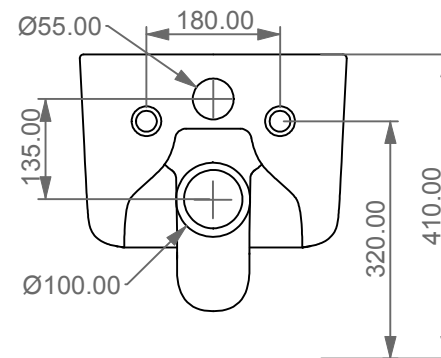

GSG
CERAMIC DESIGN

Vaso sospeso Brio senza brida
con sistema di scarico Smart Clean
Brio wc wall-hung rimless
with Smart Clean flushing system

FRONT

LEFT

TOP

REAR

SECTION

Designation
Vaso sospeso Brio senza brida
con sistema di scarico Smart Clean
Brio wc wall-hung rimless
with Smart Clean flushing system

Scale
1:10

cod. BRWCSO

GSG
CERAMIC DESIGN

This drawing including the respected data may neither be duplicated nor modified nor altered without the consent of GSG Ceramic Design. The use of the data/technical drawings take place at users own risk and under exclusion of any liability of GSG Ceramic Design. The dimensions are not binding; products are subject to changes. Measurement shown may be subjected to small variations or are indicative.