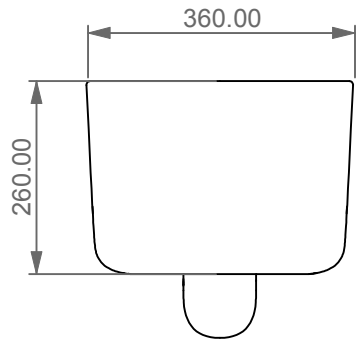

GSG
CERAMIC DESIGN

Vaso sospeso Brio senza brida
con sistema di scarico Smart Clean
Brio wc wall-hung rimless
with Smart Clean flushing system

FRONT

LEFT

TOP

REAR

SECTION

Designation
Vaso sospeso Brio senza brida
con sistema di scarico Smart Clean
Brio wc wall-hung rimless
with Smart Clean flushing system

Scale
1:10

cod. BRWCSO

GSG
CERAMIC DESIGN

This drawing including the respected data may neither be duplicated nor modified nor altered without the consent of GSG Ceramic Design. The use of the data/technical drawings take place at users own risk and under exclusion of any liability of GSG Ceramic Design. The dimensions are not binding; products are subject to changes. Measurement shown may be subjected to small variations or are indicative.