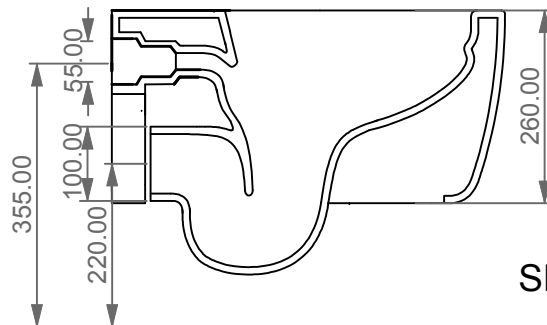

GSG
CERAMIC DESIGN

Vaso sospeso Brio senza brida
con sistema di scarico Smart Clean
Brio wc wall-hung rimless
with Smart Clean flushing system

FRONT

LEFT

TOP

REAR

SECTION

Designation
Vaso sospeso Brio senza brida
con sistema di scarico Smart Clean
Brio wc wall-hung rimless
with Smart Clean flushing system

Scale
1:10

cod. BRWCSO

GSG
CERAMIC DESIGN

This drawing including the respected data may neither be duplicated nor modified nor altered without the consent of GSG Ceramic Design. The use of the data/technical drawings take place at users own risk and under exclusion of any liability of GSG Ceramic Design. The dimensions are not binding; products are subject to changes. Measurement shown may be subjected to small variations or are indicative.