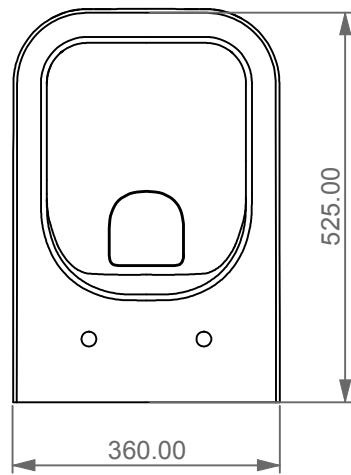

GSG
CERAMIC DESIGN

Vaso sospeso Brio senza brida
con sistema di scarico Smart Clean
Brio wc wall-hung rimless
with Smart Clean flushing system

FRONT

LEFT

TOP

REAR

SECTION

Designation
Vaso sospeso Brio senza brida
con sistema di scarico Smart Clean
Brio wc wall-hung rimless
with Smart Clean flushing system

Scale
1:10

cod. BRWCSO

GSG
CERAMIC DESIGN

This drawing including the respected data may neither be duplicated nor modified nor altered without the consent of GSG Ceramic Design. The use of the data/technical drawings take place at users own risk and under exclusion of any liability of GSG Ceramic Design. The dimensions are not binding; products are subject to changes. Measurement shown may be subjected to small variations or are indicative.