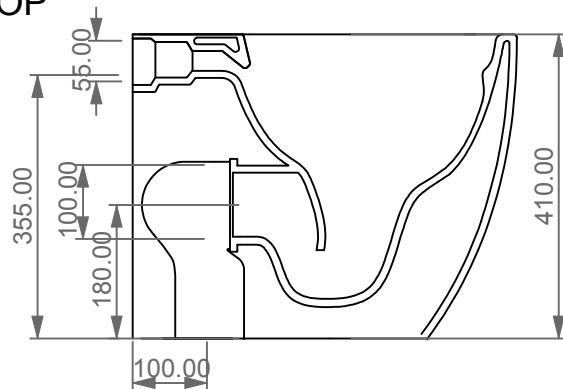

FRONT

LEFT

**GSG**  
CERAMIC DESIGN

Vaso a terra Brio senza brida  
con sistema di scarico Smart Clean  
Brio wc back to wall rimless  
Smart Clean flushing system

TOP

REAR

SECTION

Designation  
Vaso a terra Brio senza brida  
con sistema di scarico Smart Clean  
Brio wc back to wall rimless  
Smart Clean flushing system

Scale  
1:10

cod. BRWC01

**GSG**  
CERAMIC DESIGN

This drawing including the respected data may neither be duplicated nor modified nor altered without the consent of GSG Ceramic Design. The use of the data/technical drawings take place at users own risk and under exclusion of any liability of GSG Ceramic Design. The dimensions are not binding; products are subject to changes. Measurement shown may be subjected to small variations or are indicative.