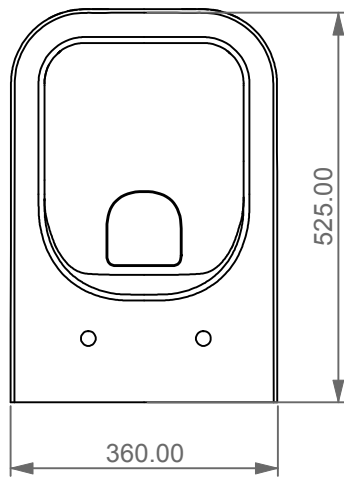

FRONT

LEFT

**GSG**  
CERAMIC DESIGN

Vaso a terra Brio senza brida  
con sistema di scarico Smart Clean  
Brio wc back to wall rimless  
Smart Clean flushing system

TOP

REAR

SECTION

Designation  
Vaso a terra Brio senza brida  
con sistema di scarico Smart Clean  
Brio wc back to wall rimless  
Smart Clean flushing system

Scale  
1:10

cod. BRWC01

**GSG**  
CERAMIC DESIGN

This drawing including the respected data may neither be duplicated nor modified nor altered without the consent of GSG Ceramic Design. The use of the data/technical drawings take place at users own risk and under exclusion of any liability of GSG Ceramic Design. The dimensions are not binding; products are subject to changes. Measurement shown may be subjected to small variations or are indicative.