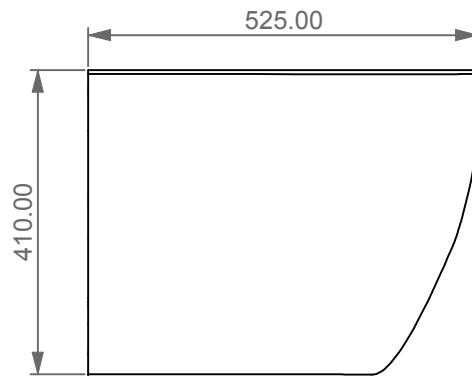

FRONT

LEFT

**GSG**  
CERAMIC DESIGN

Vaso a terra Brio senza brida  
con sistema di scarico Smart Clean  
Brio wc back to wall rimless  
Smart Clean flushing system

TOP

REAR

SECTION

Designation  
Vaso a terra Brio senza brida  
con sistema di scarico Smart Clean  
Brio wc back to wall rimless  
Smart Clean flushing system

Scale  
1:10

cod. BRWC01

**GSG**  
CERAMIC DESIGN

This drawing including the respected data may neither be duplicated nor modified nor altered without the consent of GSG Ceramic Design. The use of the data/technical drawings take place at users own risk and under exclusion of any liability of GSG Ceramic Design. The dimensions are not binding; products are subject to changes. Measurement shown may be subjected to small variations or are indicative.