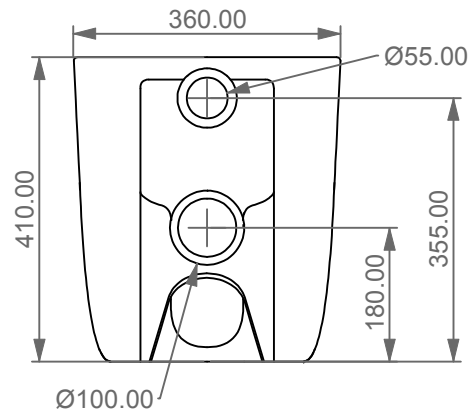

FRONT

LEFT

**GSG**  
CERAMIC DESIGN

Vaso a terra Brio senza brida  
con sistema di scarico Smart Clean  
Brio wc back to wall rimless  
Smart Clean flushing system

TOP

REAR

SECTION

Designation  
Vaso a terra Brio senza brida  
con sistema di scarico Smart Clean  
Brio wc back to wall rimless  
Smart Clean flushing system

Scale  
1:10

cod. BRWC01

**GSG**  
CERAMIC DESIGN

This drawing including the respected data may neither be duplicated nor modified nor altered without the consent of GSG Ceramic Design. The use of the data/technical drawings take place at users own risk and under exclusion of any liability of GSG Ceramic Design. The dimensions are not binding; products are subject to changes. Measurement shown may be subjected to small variations or are indicative.