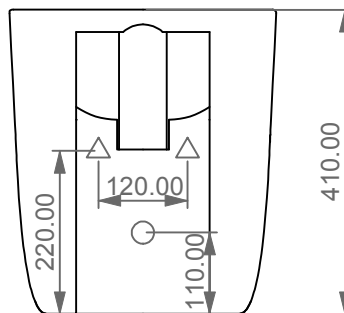

FRONT

LEFT

GSG
CERAMIC DESIGN

Bidet a terra Brio monoforo
(senza foro, tre fori su richiesta).
Brio bidet back to wall one hole
(no hole, three holes on request).

TOP

REAR

SECTION

Designation
Bidet a terra Brio monoforo
(senza foro, tre fori su richiesta).
Brio bidet back to wall one hole
(no hole, three holes on request).

Scale
1:10

cod. BRBI01

GSG
CERAMIC DESIGN

This drawing including the respected data may neither be duplicated nor modified nor altered without the consent of GSG Ceramic Design. The use of the data/technical drawings take place at users own risk and under exclusion of any liability of GSG Ceramic Design. The dimensions are not binding; products are subject to changes. Measurement shown may be subjected to small variations or are indicative.