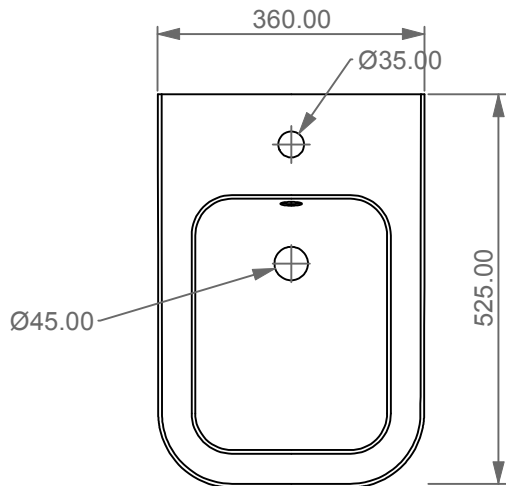

FRONT

LEFT

GSG
CERAMIC DESIGN

Bidet a terra Brio monoforo
(senza foro, tre fori su richiesta).
Brio bidet back to wall one hole
(no hole, three holes on request).

TOP

REAR

SECTION

Designation
Bidet a terra Brio monoforo
(senza foro, tre fori su richiesta).
Brio bidet back to wall one hole
(no hole, three holes on request).

Scale
1:10

cod. BRBI01

GSG
CERAMIC DESIGN

This drawing including the respected data may neither be duplicated nor modified nor altered without the consent of GSG Ceramic Design. The use of the data/technical drawings take place at users own risk and under exclusion of any liability of GSG Ceramic Design. The dimensions are not binding; products are subject to changes. Measurement shown may be subjected to small variations or are indicative.