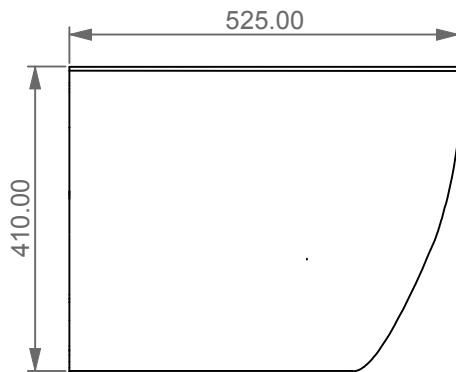

FRONT

LEFT

GSG
CERAMIC DESIGN

Bidet a terra Brio monoforo
(senza foro, tre fori su richiesta).
Brio bidet back to wall one hole
(no hole, three holes on request).

TOP

REAR

SECTION

Designation
Bidet a terra Brio monoforo
(senza foro, tre fori su richiesta).
Brio bidet back to wall one hole
(no hole, three holes on request).

Scale
1:10

cod. BRBI01

GSG
CERAMIC DESIGN

This drawing including the respected data may neither be duplicated nor modified nor altered without the consent of GSG Ceramic Design. The use of the data/technical drawings take place at users own risk and under exclusion of any liability of GSG Ceramic Design. The dimensions are not binding; products are subject to changes. Measurement shown may be subjected to small variations or are indicative.