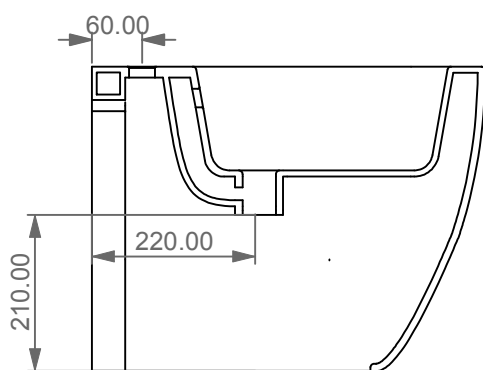

FRONT

LEFT

GSG
CERAMIC DESIGN

Bidet a terra Brio monoforo
(senza foro, tre fori su richiesta).
Brio bidet back to wall one hole
(no hole, three holes on request).

TOP

REAR

SECTION

Designation
Bidet a terra Brio monoforo
(senza foro, tre fori su richiesta).
Brio bidet back to wall one hole
(no hole, three holes on request).

Scale
1:10

cod. BRBI01

GSG
CERAMIC DESIGN

This drawing including the respected data may neither be duplicated nor modified nor altered without the consent of GSG Ceramic Design. The use of the data/technical drawings take place at users own risk and under exclusion of any liability of GSG Ceramic Design. The dimensions are not binding; products are subject to changes. Measurement shown may be subjected to small variations or are indicative.